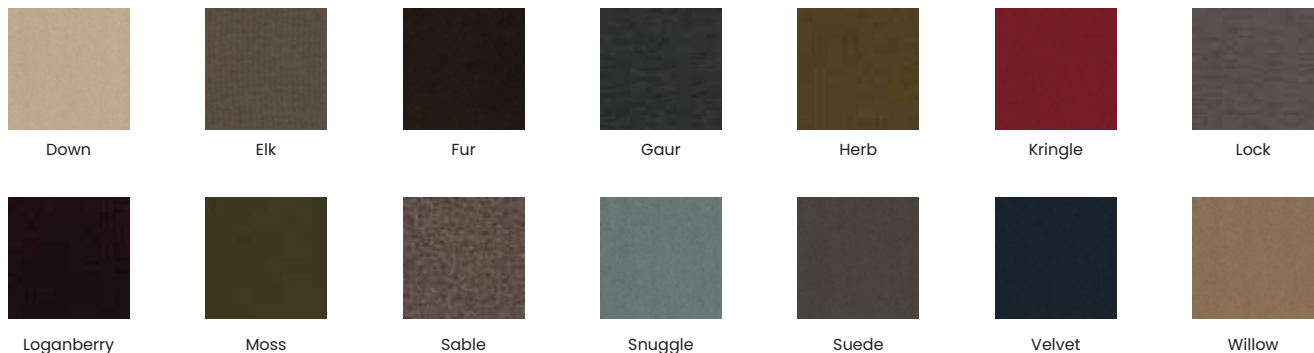

Soft Plush & Textured Fabrics

This seating fabric is soft and luxurious to the touch. It lends a feel for an application where you may want the feel of velveteen, velour or chenille. These fabrics can be napped and are stain-resistant.