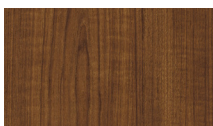

Klara Table & Leg Finishes

Metal Leg Finishes

Woodgrain & Solid Laminate Table Finish

Resonance

For more information, or to speak with one of our team members, please visit TrellisInteriorConcepts.com