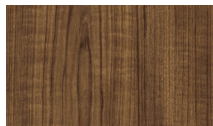

Klara Table & Leg Finishes

Metal Leg Finishes

Woodgrain & Solid Laminate Table Finish

Ohm

For more information, or to speak with one of our team members, please visit TrellisInteriorConcepts.com