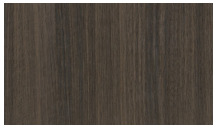

Klara Table & Leg Finishes

Metal Leg Finishes

Chrome & Satin Chrome

Brass & Crushed Brass

Light Antique Bronze & Dark Antique Bronze

Copper & Brushed Copper

Light Antique Copper & Dark Antique Copper

Standard Black & Sandtex Black

Metal Leg | Chrome Finish

Woodgrain & Solid Laminate Table Finish

Karma

Data

Etrusco

Audacity

HiTeak

Rumour