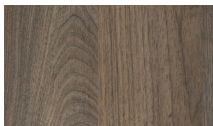

Klara Table & Leg Finishes

Metal Leg Finishes

Chrome & Satin Chrome

Brass & Crushed Brass

Light Antique Bronze & Dark Antique Bronze

Copper & Brushed Copper

Light Antique Copper & Dark Antique Copper

Standard Black & Sandtex Black

Metal Leg | Chrome Finish

Woodgrain & Solid Laminate Table Finish

Karma

Data

Etrusco

Audacity

HiTeak

Rumour