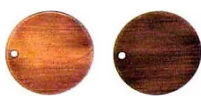

Klara Table & Leg Finishes

Metal Leg Finishes

Chrome & Satin Chrome

Brass & Crushed Brass

Light Antique Bronze & Dark Antique Bronze

Copper & Brushed Copper

Light Antique Copper & Dark Antique Copper

Standard Black & Sandtex Black

Metal Leg | Chrome Finish

Woodgrain & Solid Laminate Table Finish

Karma

Data

Etrusco

Audacity

HiTeak

Rumour